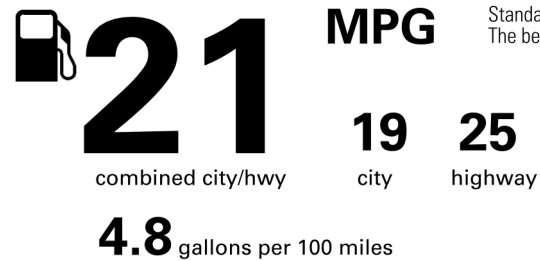

**EPA DOT Fuel Economy and Environment**

Gasoline Vehicle

**Fuel Economy**

**You spend \$3,250 more in fuel costs over 5 years** compared to the average new vehicle.

**Annual fuel cost \$2,350**

**Fuel Economy & Greenhouse Gas Rating (tailpipe only) Smog Rating (tailpipe only)**