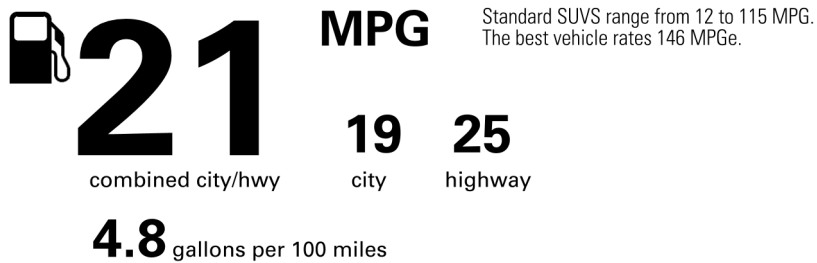

EPA DOT Fuel Economy and Environment

Gasoline Vehicle

Fuel Economy

You spend \$3,250 more in fuel costs over 5 years compared to the average new vehicle.

Annual fuel cost

\$2,350

Fuel Economy & Greenhouse Gas Rating (tailpipe only) Smog Rating (tailpipe only)